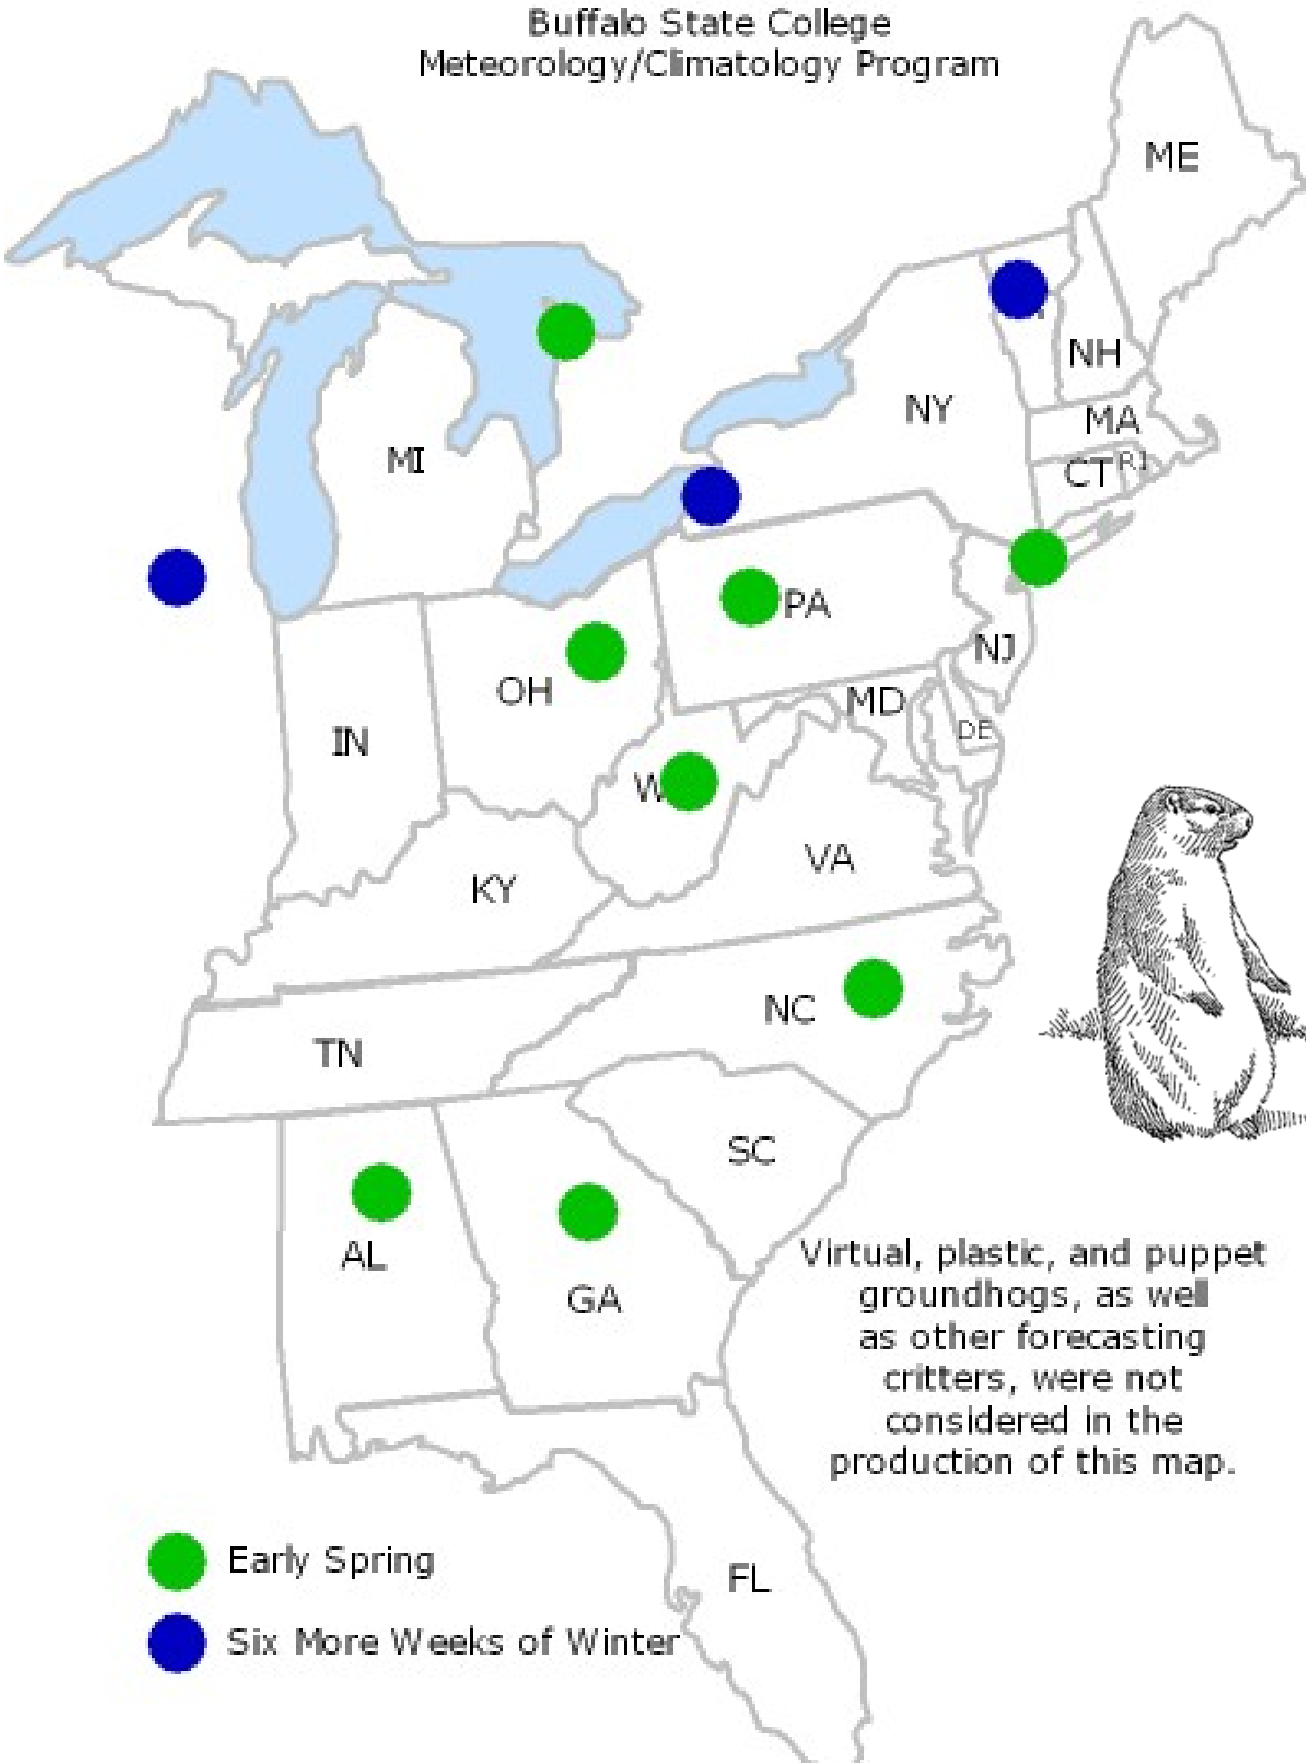

Groundhog Forecast Network - February 2, 2007

Buffalo State College
Meteorology/Climatology Program

Virtual, plastic, and puppet groundhogs, as well as other forecasting critters, were not considered in the production of this map.

-  Early Spring
-  Six More Weeks of Winter