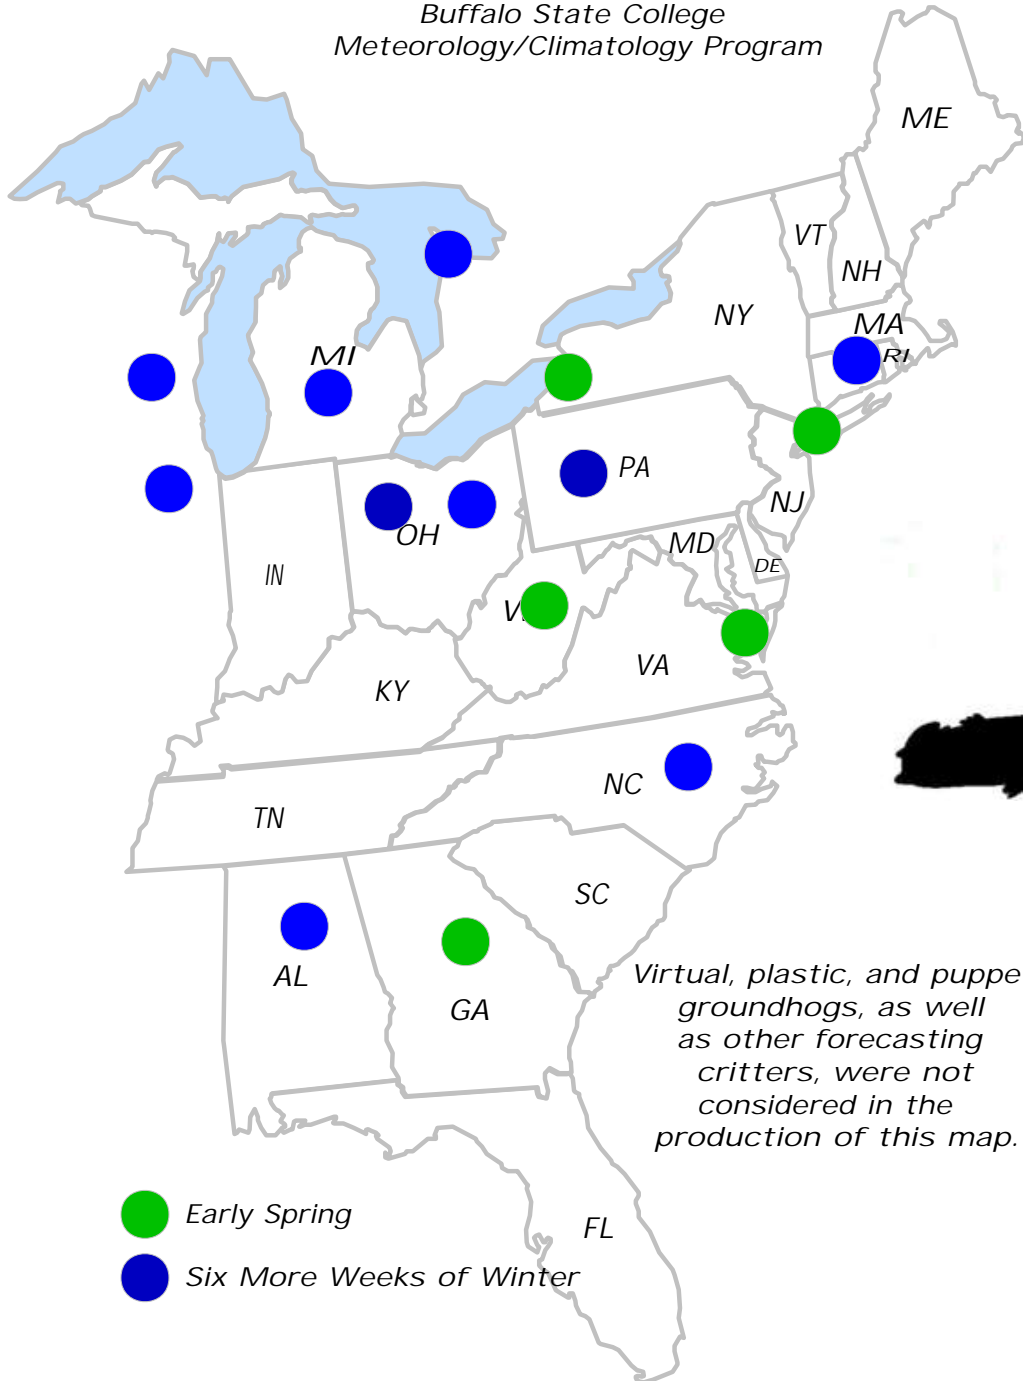

Groundhog Forecast Network - February 2, 2009

Buffalo State College
Meteorology/Climatology Program

Virtual, plastic, and puppet groundhogs, as well as other forecasting critters, were not considered in the production of this map.

● Early Spring

● Six More Weeks of Winter